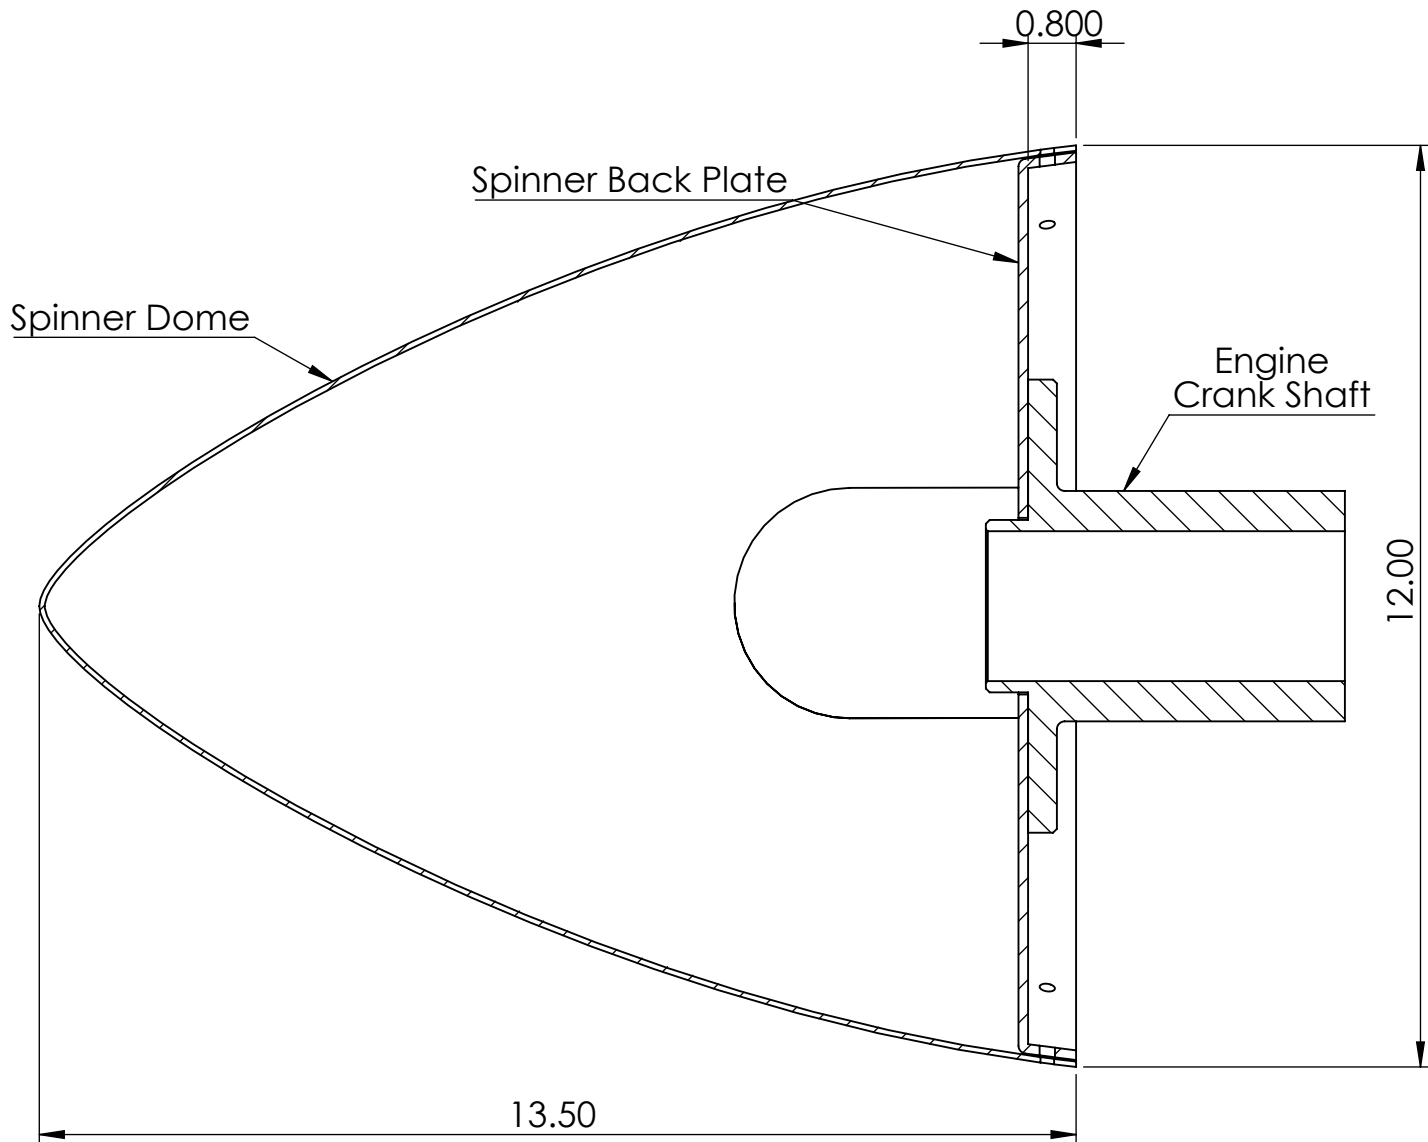

2

1

12" Universal Spinner

B

B

A

A

COMMENTS:		TITLE:		
MATERIAL :	UNITS:	DRAWN BY:		
WEIGHT:	SCALE: 1:2.5			
		DATE:	SHEET 1 OF 1	