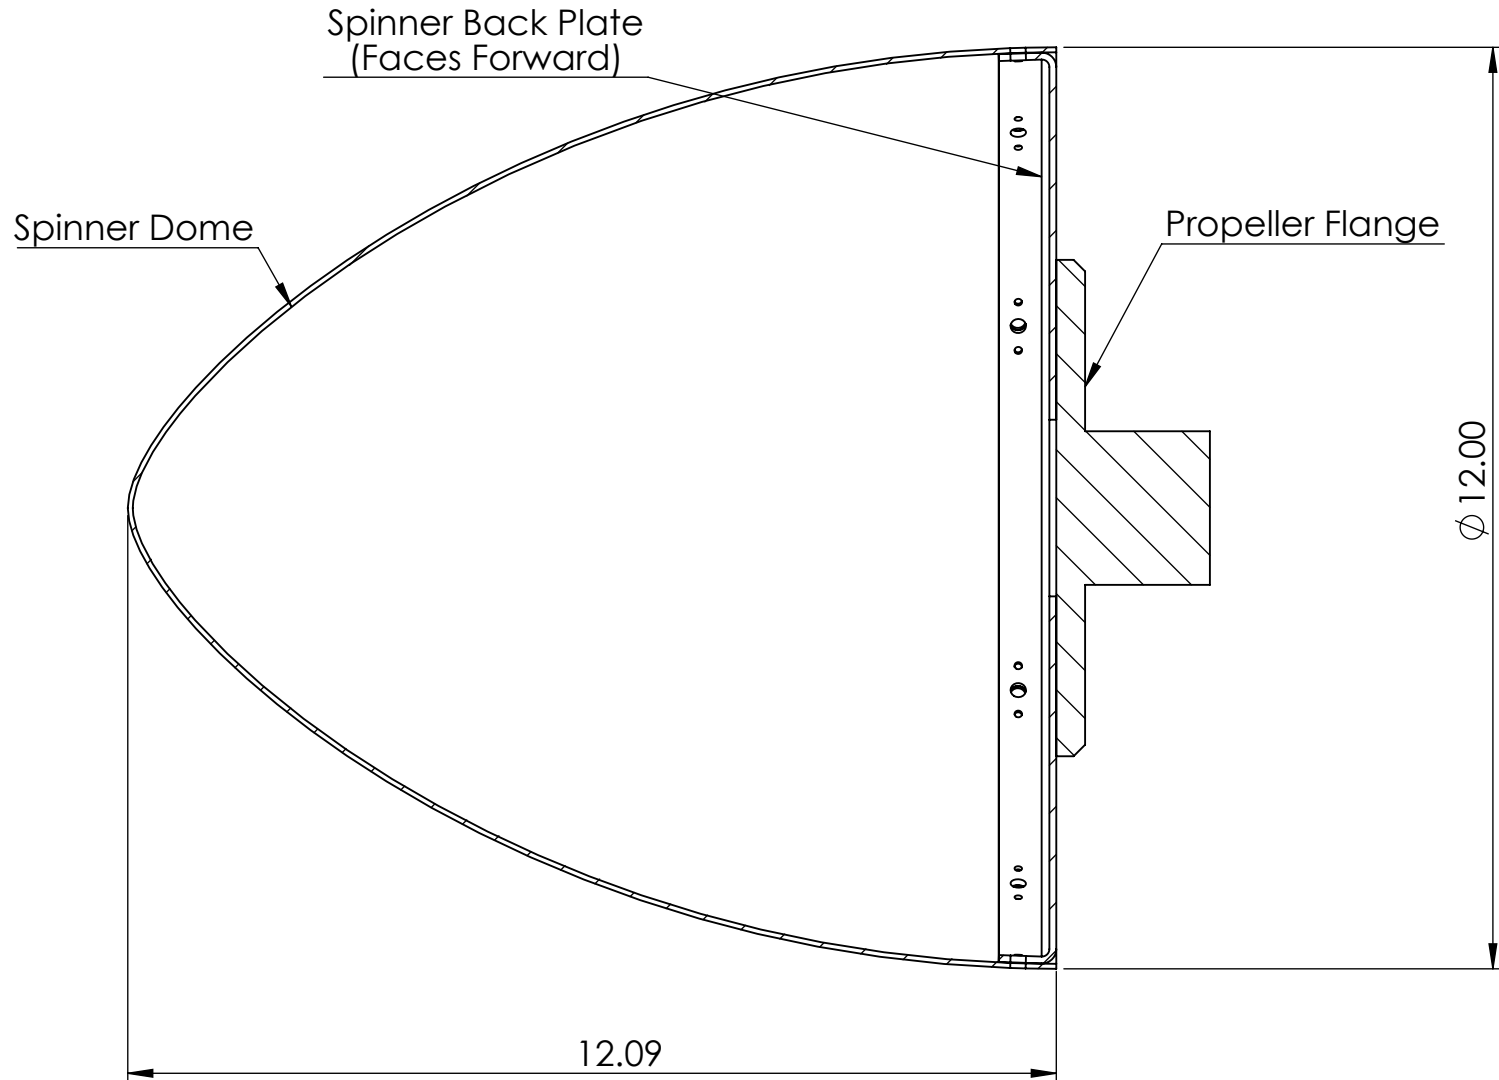

# 12" Cub Spinner

COMMENTS:		TITLE:			<b>WHIRLWIND PROPELLERS CORPORATION</b> 1800 Joe Crosson Drive El Cajon, CA 92020
MATERIAL :	UNITS:	DRAWN BY:			
WEIGHT:	SCALE: 1:2.5				