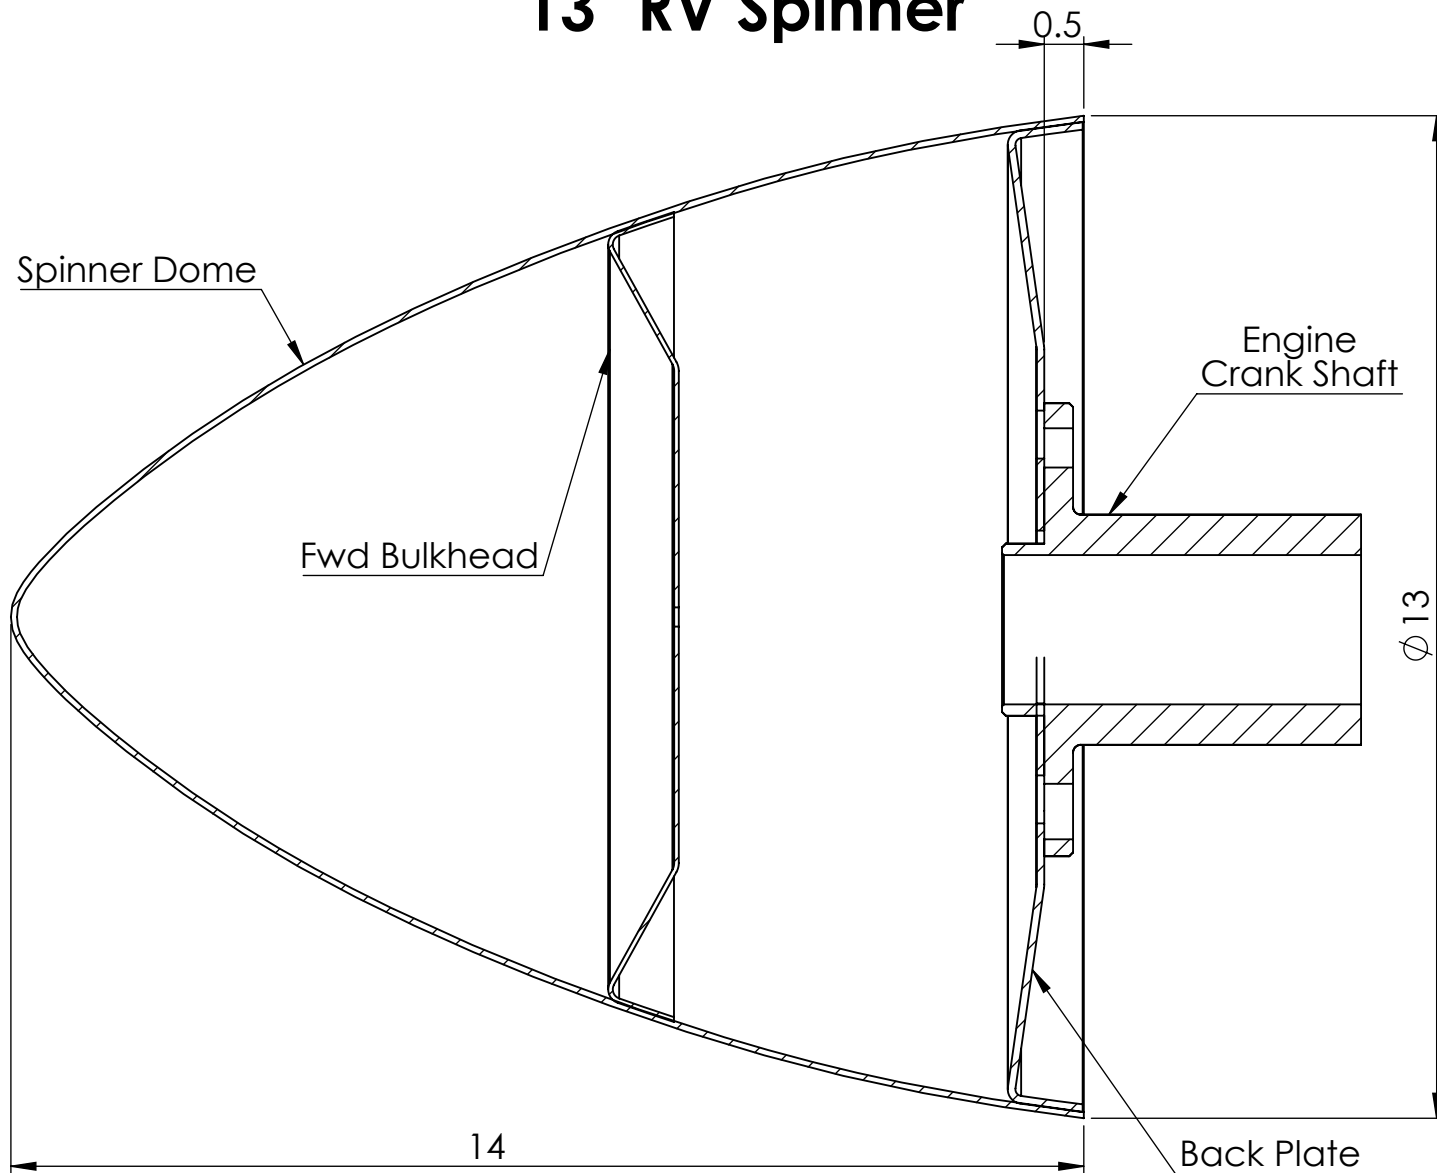

2

1

13" RV Spinner

B

B

A

A

COMMENTS:	
MATERIAL :	UNITS:
WEIGHT:	SCALE: 1:2.5